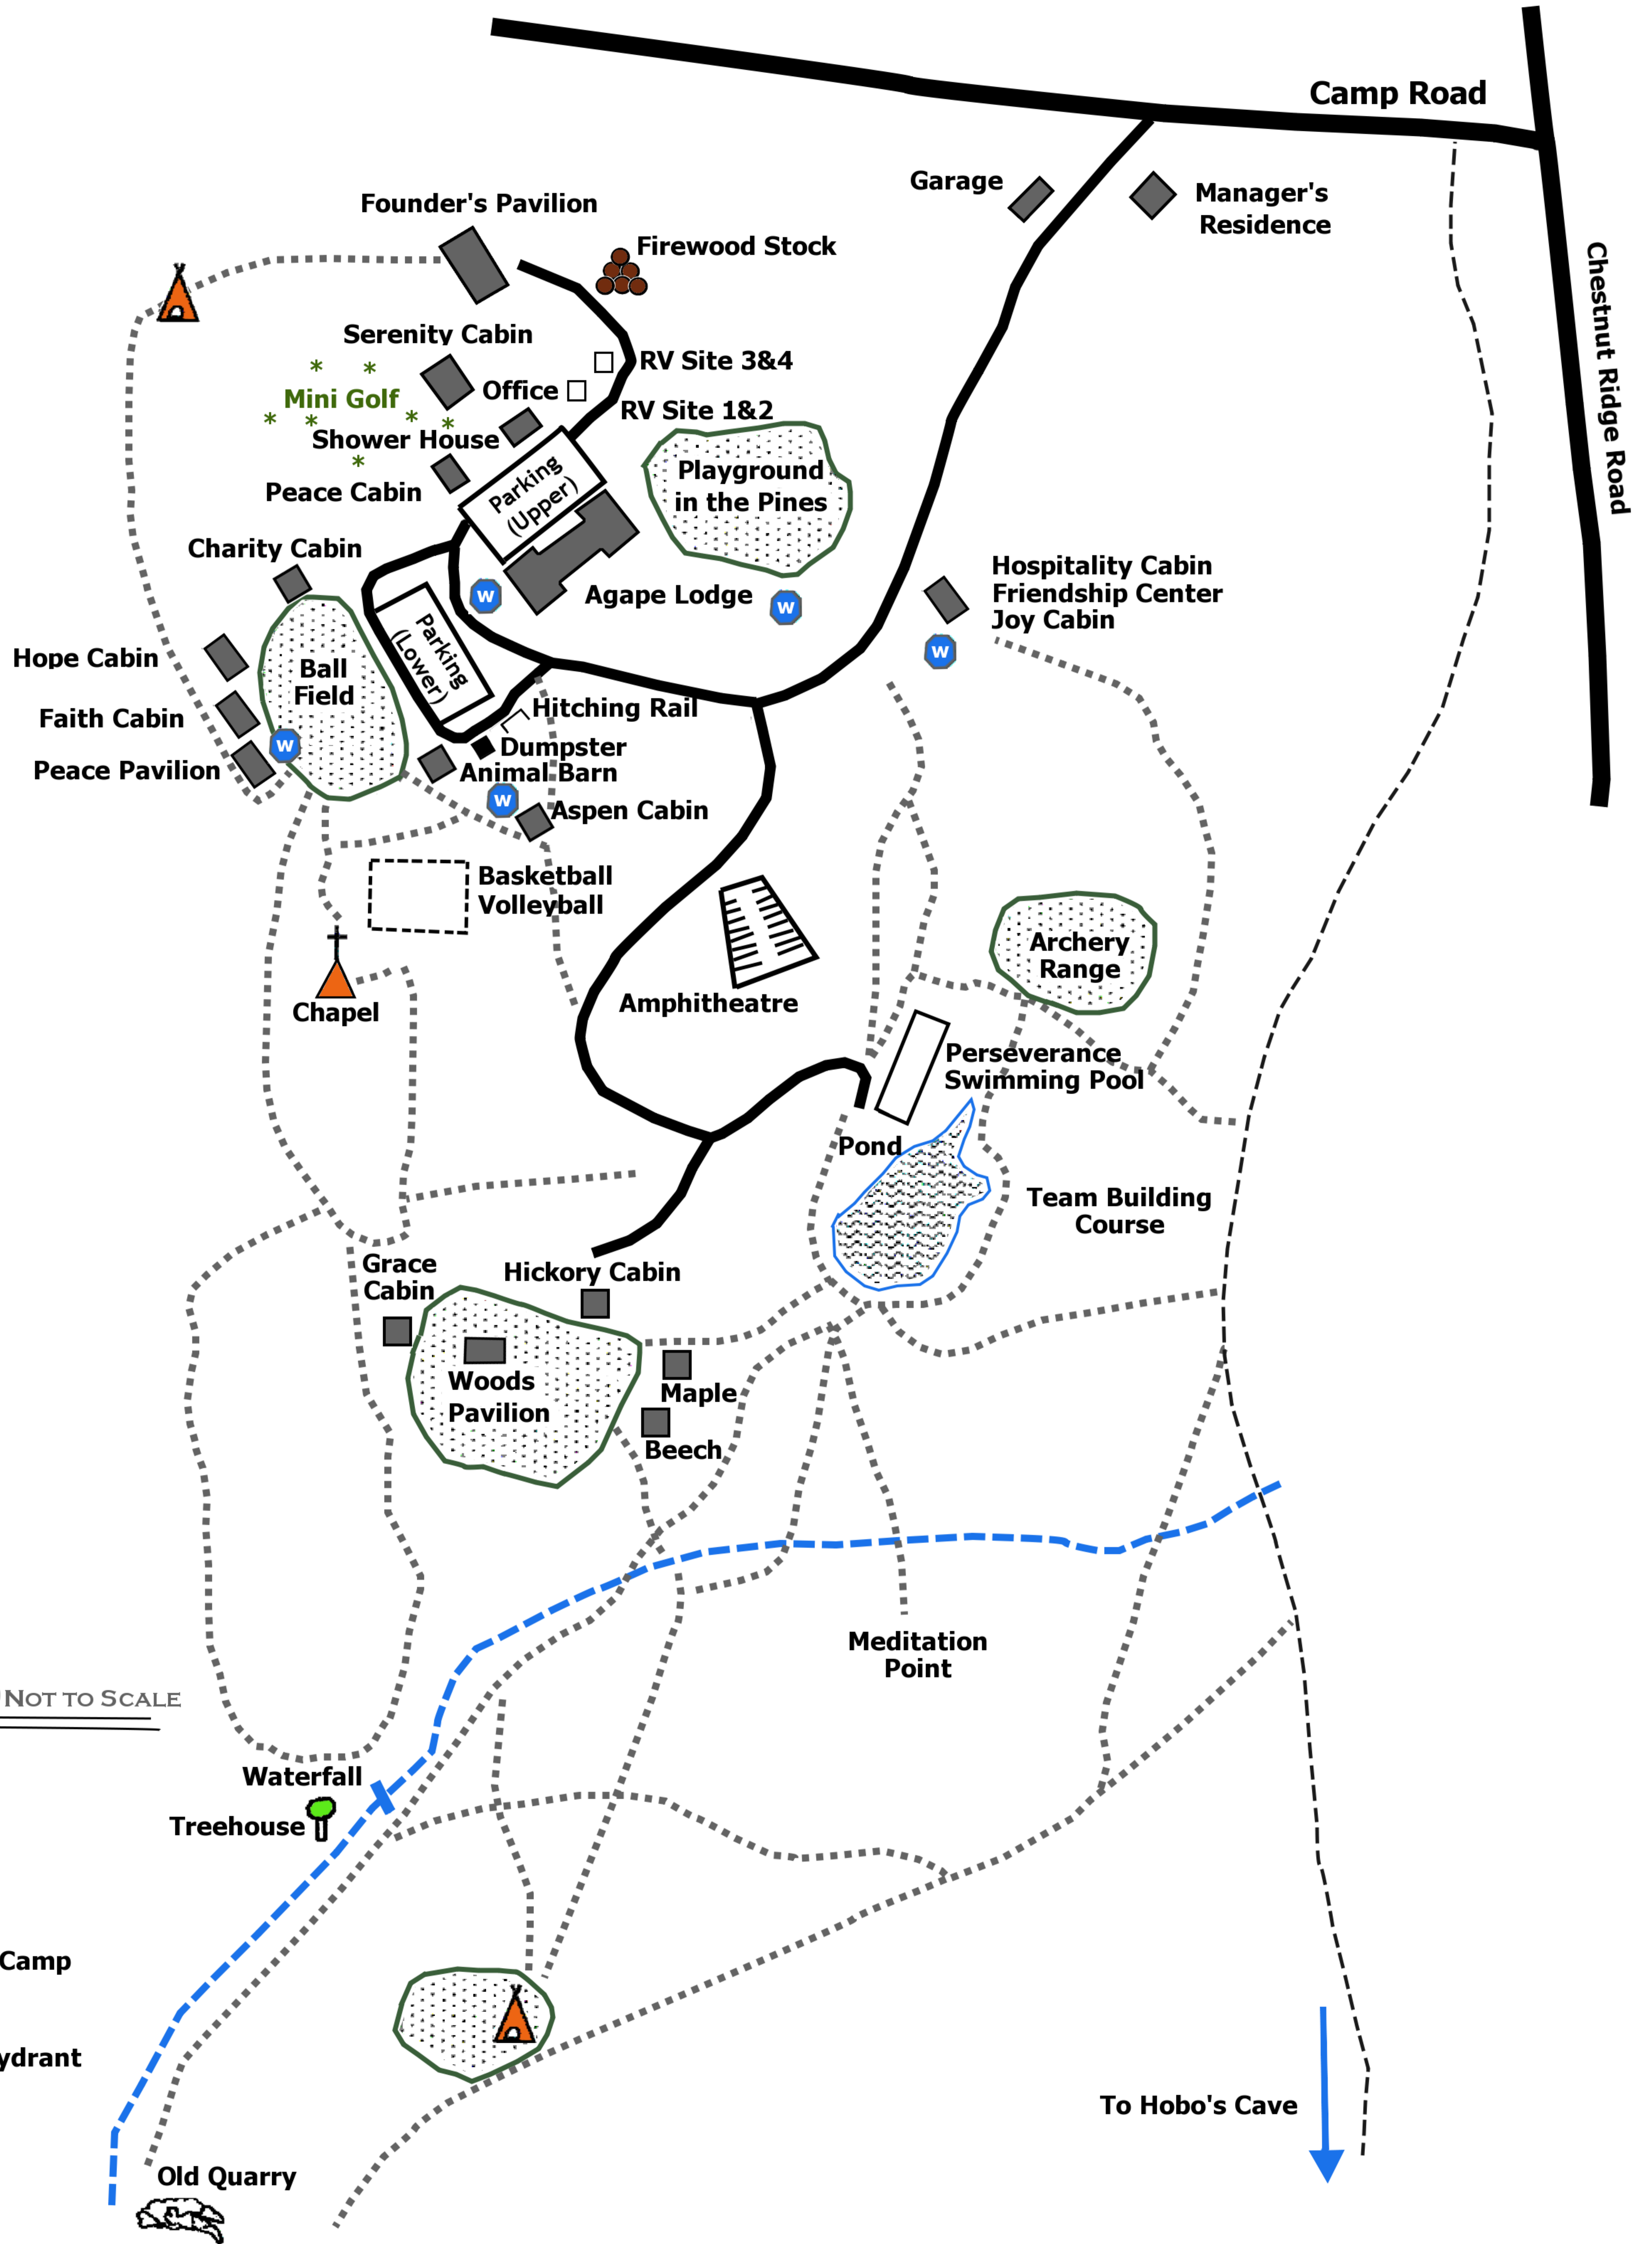

CAMP BUCKEYE RETREAT CENTER TRAIL MAP

LEGEND NOT TO SCALE

- Road
- Trail
- Stream
- Building
- Outpost Camp
- Clearing
- Water Hydrant